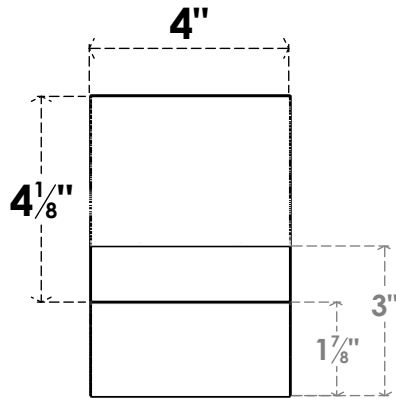

ITEM NUMBER: RFTURO040X06000X24000X006RID00RCPR

4"W X 6"H X 24"L TIMBERTHANE ROUGH CEDAR RIDGEWOOD FAUX WOOD OPEN RAFTER TAIL, 6"L
END, PRIMED TAN

24"

SIDE PROFILE

ISOMETRIC

FRONT PROFILE

GENERATED DATE : 03/02/2023