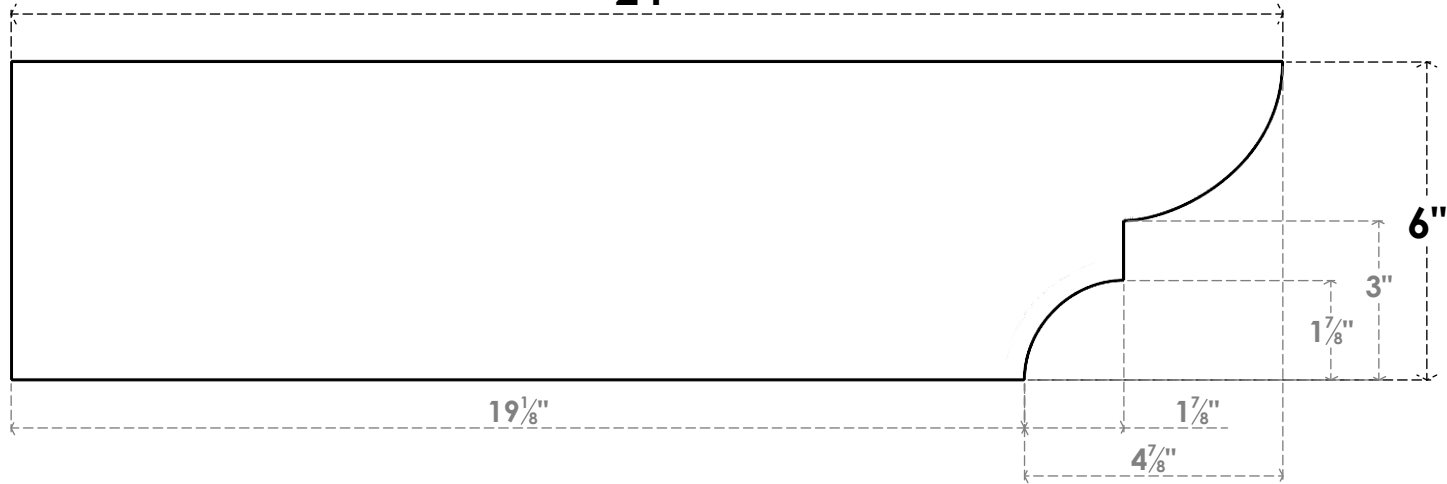

ITEM NUMBER: RFTURO040X06000X24000X006RID00RCPR

4"W X 6"H X 24"L TIMBERTHANE ROUGH CEDAR RIDGEWOOD FAUX WOOD OPEN RAFTER TAIL, 6"L
END, PRIMED TAN

24"

SIDE PROFILE

ISOMETRIC

FRONT PROFILE

GENERATED DATE : 03/02/2023