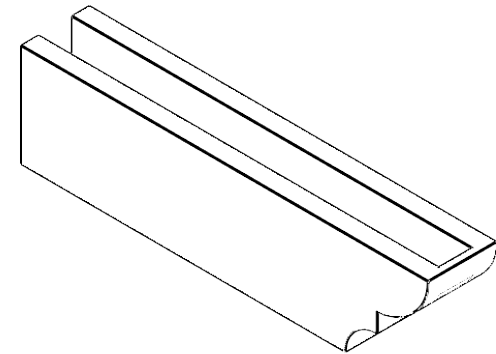

ITEM NUMBER: RFTURO040X06000X24000X006RID00RCPR

4"W X 6"H X 24"L TIMBERTHANE ROUGH CEDAR RIDGEWOOD FAUX WOOD OPEN RAFTER TAIL, 6"L
END, PRIMED TAN

24"

SIDE PROFILE

ISOMETRIC

FRONT PROFILE

GENERATED DATE : 03/02/2023

EKENA MILLWORK
2300 WEST MAIN ST.
CLARKSVILLE, TX 75426
TOLL FREE: 866-607-0453
WWW.EKENAMILLWORK.COM

NOTES

1. INSTALLATION TO BE COMPLETED IN ACCORDANCE WITH MANUFACTURER'S SPECIFICATIONS.
2. DRAWING MAY NOT BE TO SCALE
3. THIS DRAWING IS INTENDED FOR DESIGN AND PLANNING PURPOSES ONLY.
4. ALL INFORMATION CONTAINED HEREIN WAS CURRENT AT THE TIME OF DEVELOPMENT BUT MUST BE REVIEWED AND APPROVED BY THE PRODUCT MANUFACTURER TO BE CONSIDERED ACCURATE.
5. TIMBERTHANE ARCHITECTURAL PRODUCTS ARE MADE FROM HIGH DENSITY URETHANE AND COME FACTORY PRIMED